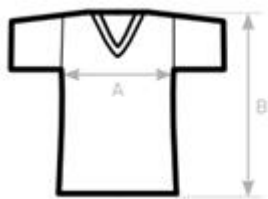

TW04T (#E190/women)

SIZES [CM]

B&C #E190 /WOMEN TW 04T	XS	S	M	L	XL	2XL	3XL
A HALF CHEST	41	44	47	50	53	56	59
B BODY LENGTH FROM NECK POINT	58	60	62	64	66	68	70